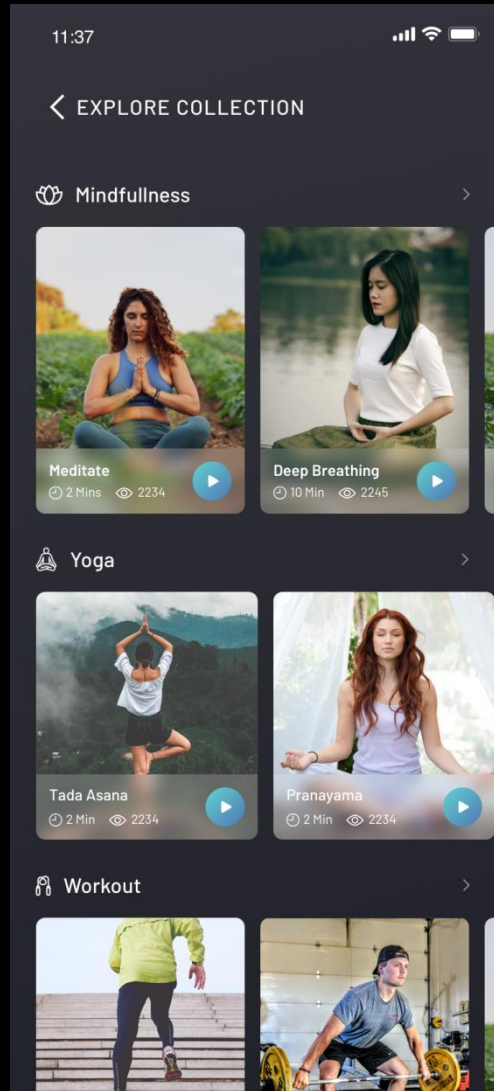

Noisefit App

Detailed analysis of daily activities.

- Comparative analysis with all the users of NoiseFit.
- Detailed highlight of users progress as compared to last day, last week, last month and last year.

Guided content for various types of activities

Trophies and Challenges

Carrier 100%

21 days left

November Challenge

ALL IT TAKES IS ALL YOU'VE GOT.

Are you up for it, Manish ?

Challenge Details