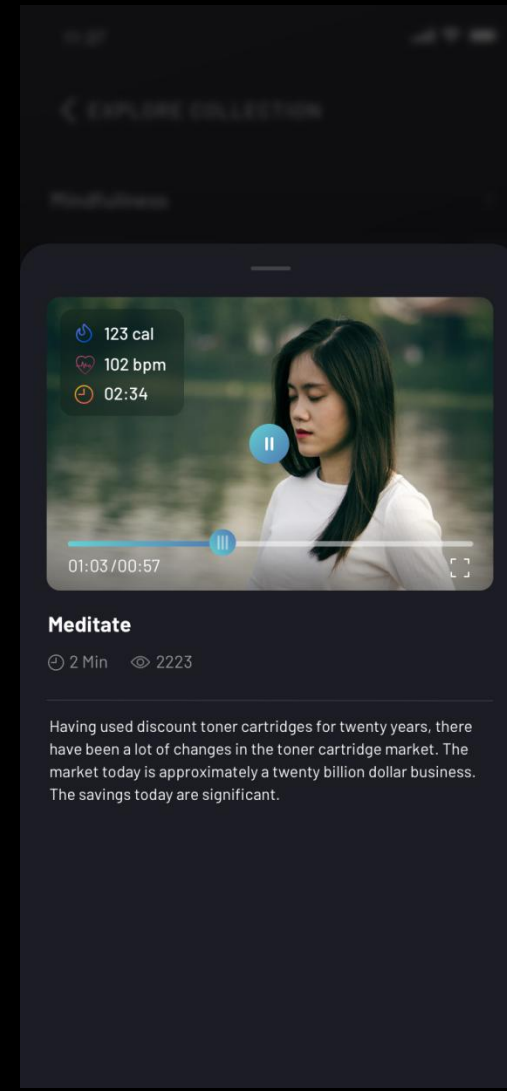

Guided content for various types of activities