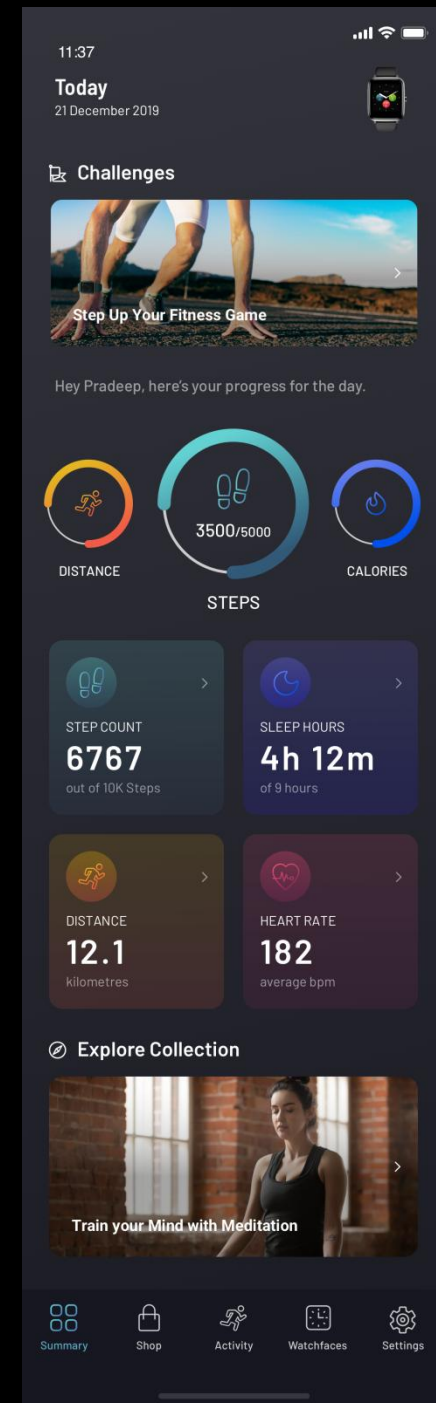

Features of NoiseFit app

- This is Proprietor designed app MADE IN INDIA
- All vital information at a glance.
- Detailed analysis of all the activities
- Guided content for various types of activities
- Different types of challenges for different activities

Noisefit App