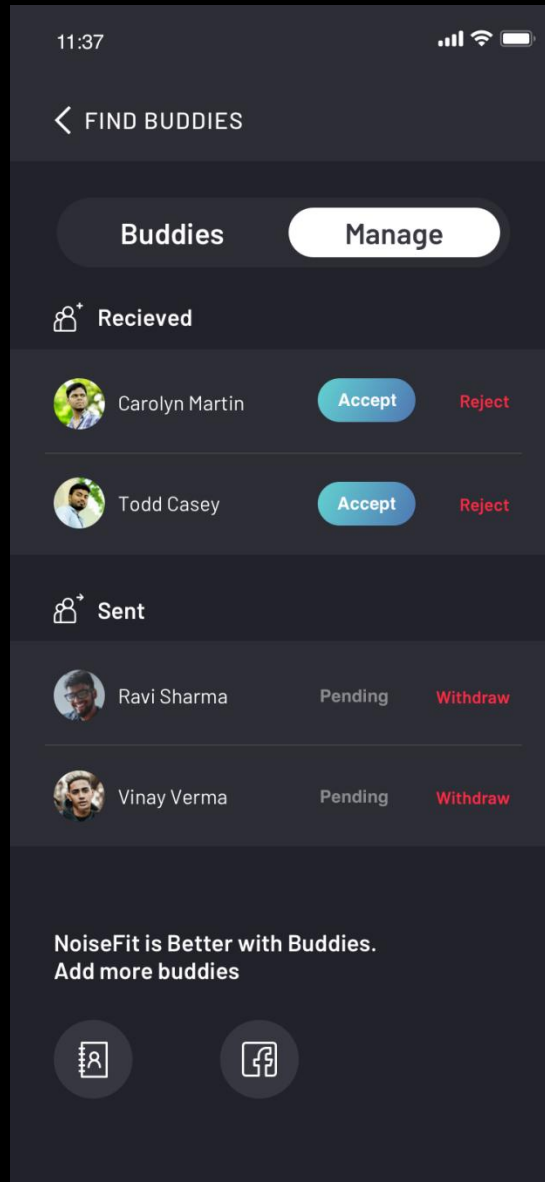

Guided content for various types of activities

Trophies and Challenges

Carrier 100%

21 days left

November Challenge

ALL IT TAKES IS ALL YOU'VE GOT.

Are you up for it, Manish ?

Challenge Details

Duration : **1st Nov** to **30th Nov**

Participants : **18,624 Runners**

Rewards

- 1st Prize: Colorfit Nav
- 2nd Prize: Noisefit Fusion
- 3rd Prize: Shots Rush

Find buddies from
your contact list and
compete with them