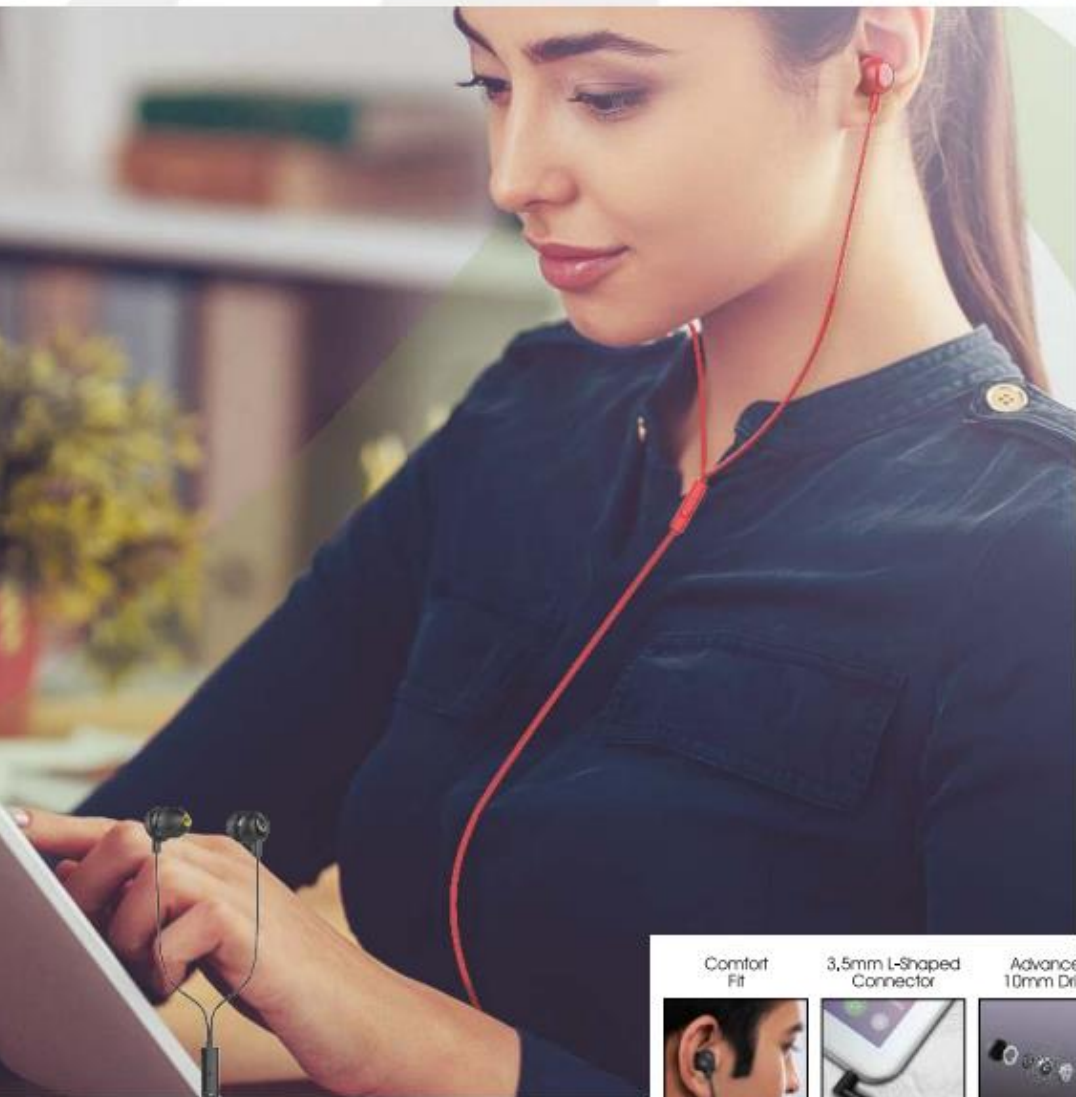

MRP

₹699

ZIP 20

Simple, classic and packed with features. The tangle-free, durable cable, with comfort-fit design and L-Shaped connector, is equipped with hands-free calling and voice assistant, so you can easily multitask and enjoy the deep bass sound.

- Deep Bass
- Lightweight
- Microphone
- Tangle Free Cable
- 1.2 M Round Cable

COLOR AVAILABLE IN