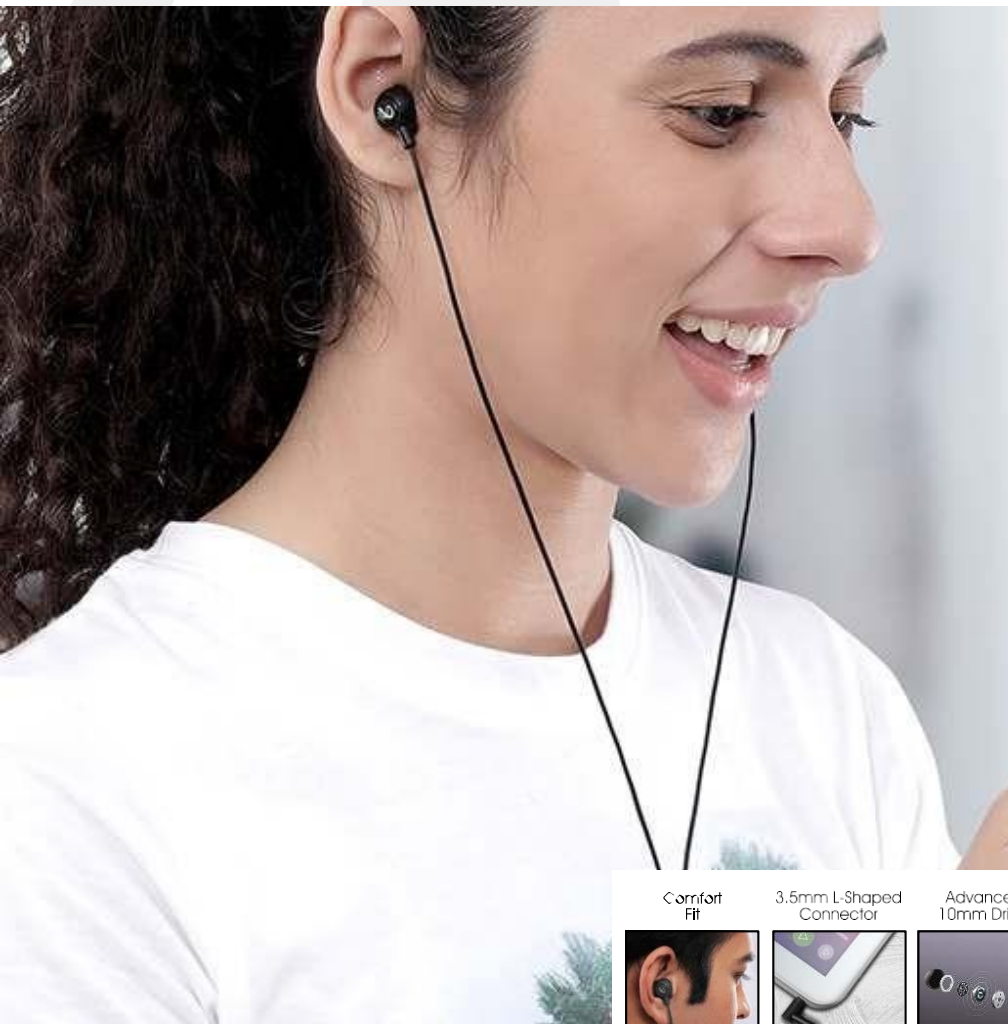

MRP
₹699

WYND220

Simple, classic and packed with features. The tangle-free, durable cable, with comfort-fit design and L-Shaped connector, is equipped with hands-free calling and voice assistant, so you can easily multitask and enjoy the deep bass sound.

- Deep Bass
- Lightweight
- 7 Hours music Playtime
- Microphone
- Tangle-Free Cable

Comfort Fit	3.5mm L-Shaped Connector	Advanced 10mm Driver	Hands-Free Calling 1-Button Remote

COLOR AVAILABLE IN