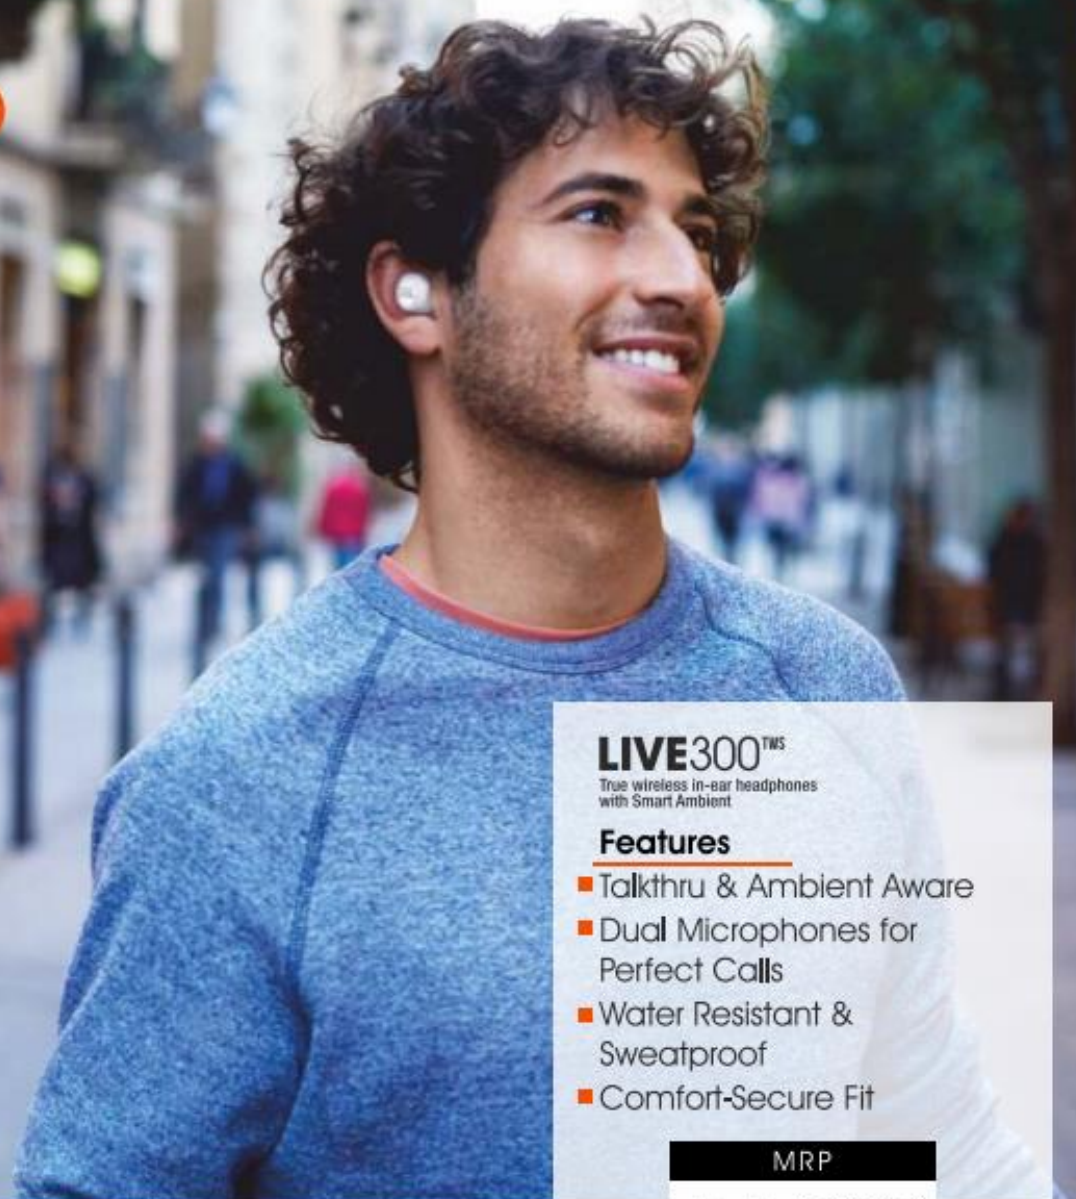

PRO SOUND
PERFECT FIT

LIVE300™

True wireless in-ear headphones
with Smart Ambient

Features

- Talkthru & Ambient Aware
- Dual Microphones for Perfect Calls
- Water Resistant & Sweatproof
- Comfort-Secure Fit

MRP

₹11,999