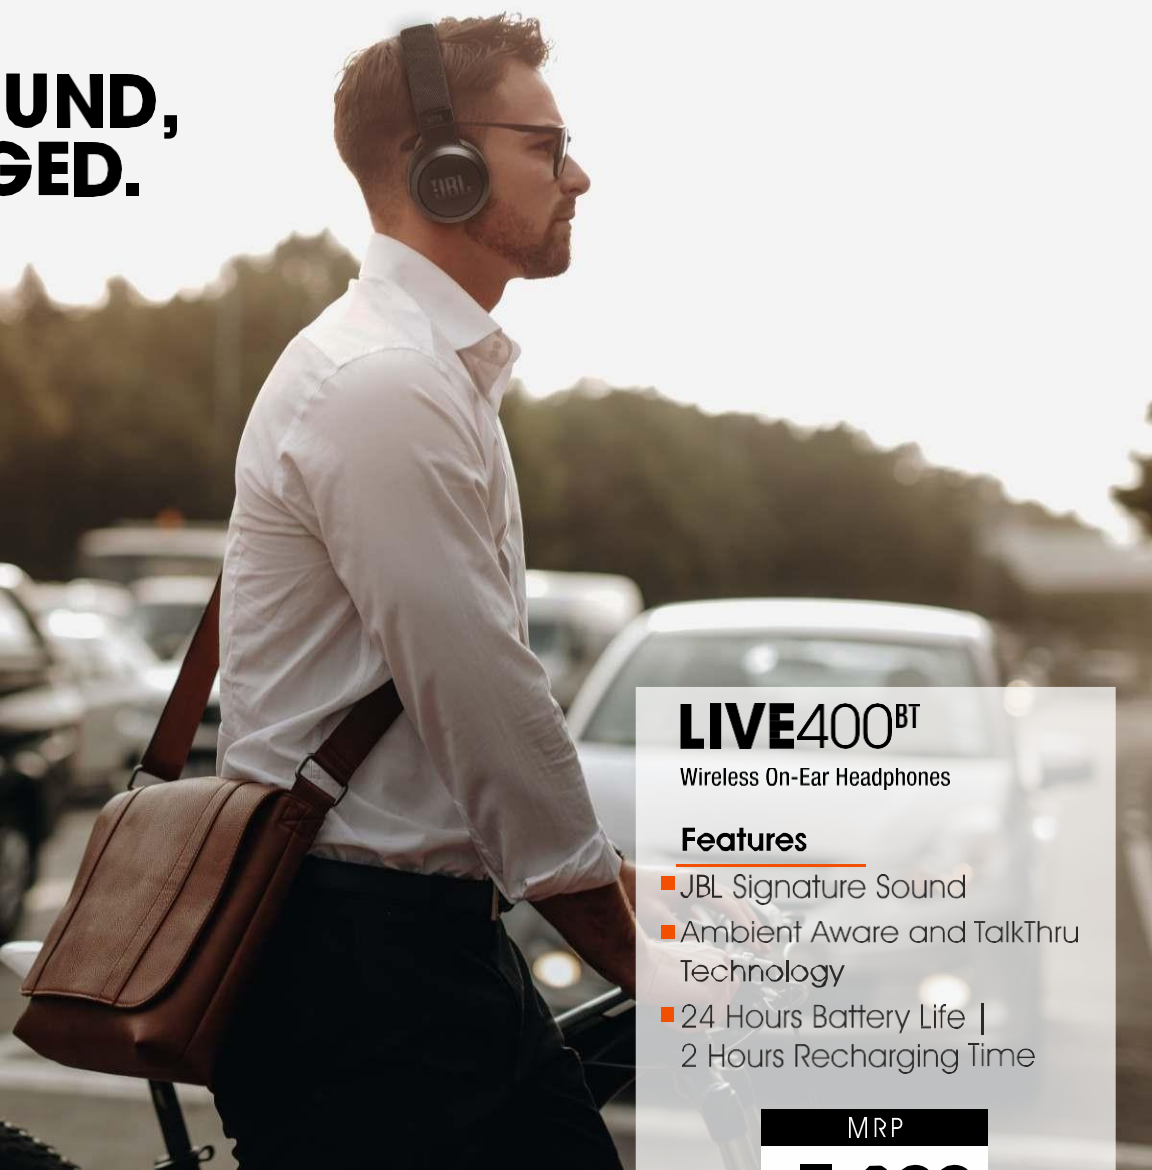

15H battery life

Wireless Bluetooth

Multi-Point

**YOUR SOUND,
UNPLUGGED.**

LIVE400^{BT}

Wireless On-Ear Headphones

Features

- JBL Signature Sound
- Ambient Aware and TalkThru Technology
- 24 Hours Battery Life | 2 Hours Recharging Time