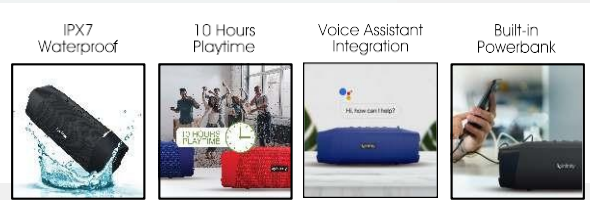

- Deep Bass
- Dual Equalizer
- Wireless Bluetooth Streaming
- 10 Hours Music Playtime