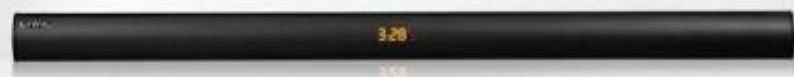

MRP
₹23,999

CINEBAR200

The Cinebar 200 features a 160W peak power system (80W RMS) that thumps out an immersive deep bass sound all around your home. In addition, you can connect devices seamlessly with multiple connectivity options via Bluetooth, USB, AUX and Optical Input. The wireless subwoofer offers balanced sound and extra deep bass, so you can experience supersonic sound across your movie, music and entertainment needs. In addition, the super sleek compact design will fit perfectly into any home.

- 160W peak power output (80W RMS)
- Wireless subwoofer for extra deep bass
- Wireless music streaming via Bluetooth

**160W PEAK POWER
OUTPUT**