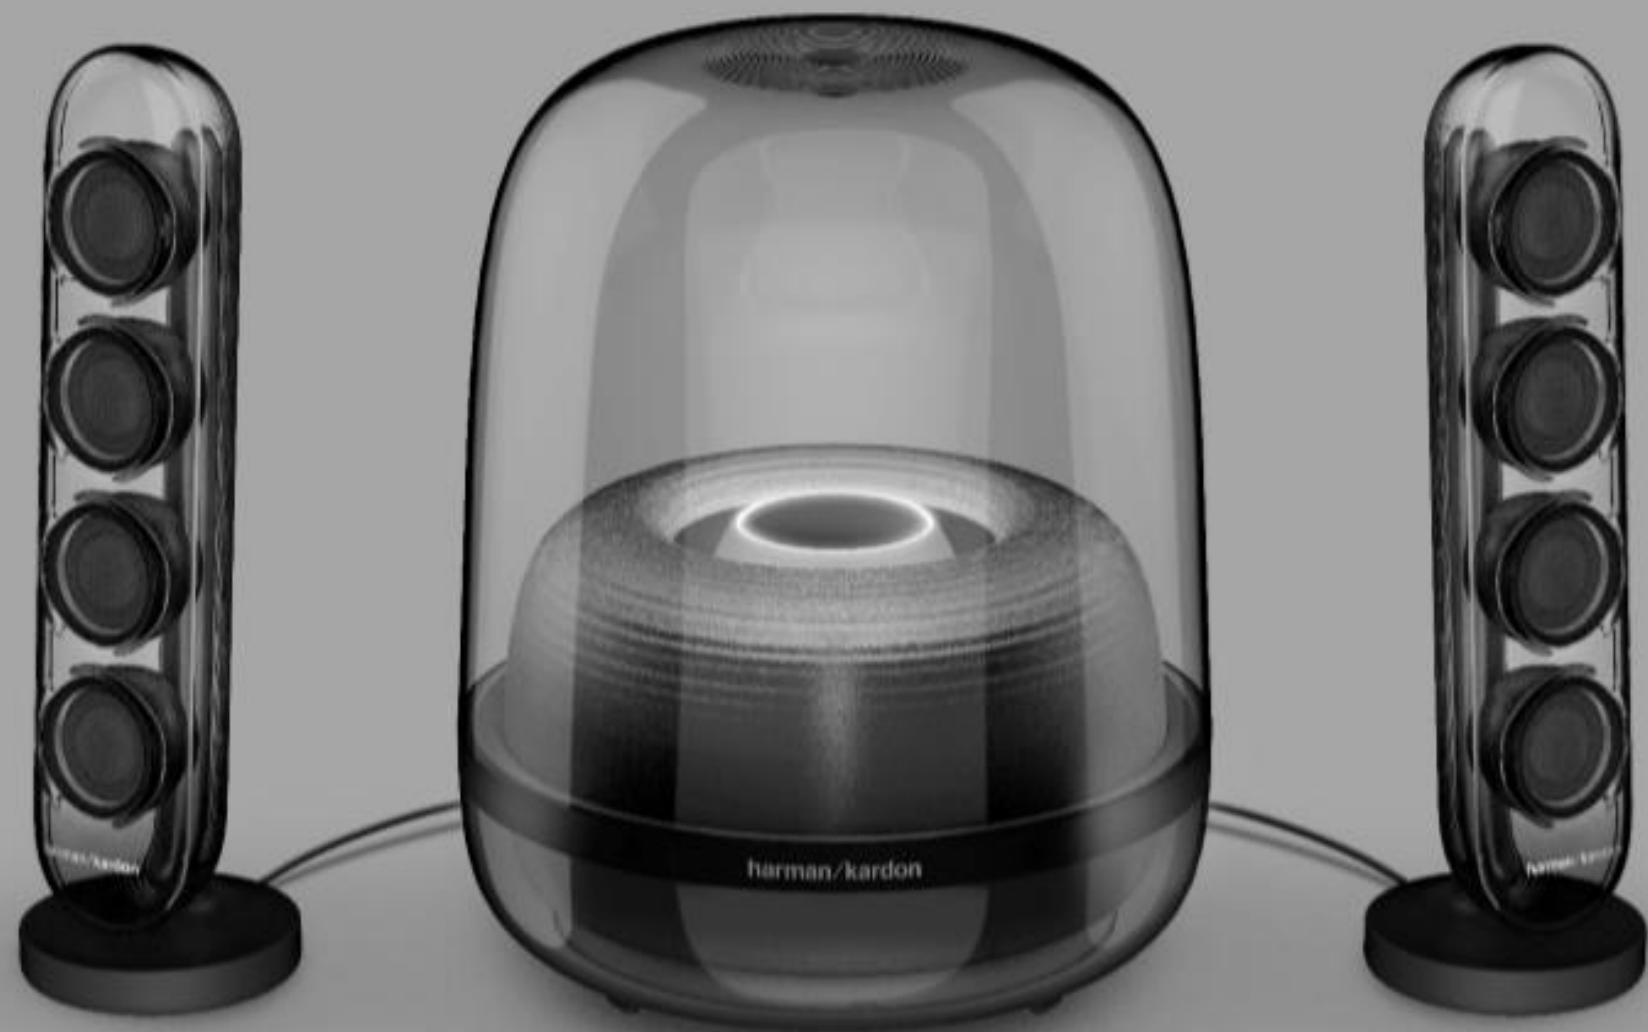

PARTYBOX 100

MRP

₹23,999

Carry the party with you

Features

- Power to the Party
- Light up your Party
- Up to 12 hours of battery life
- Plug in and Play
- Stream Seamlessly with Bluetooth®

Mic and Guitar Inputs

Light Shows

Bluetooth

Up to 12 hours of battery life

MRP

₹25,999

SOUNDSTICKS 4

BLUETOOTH SPEAKER SYSTEM

Extraordinary Harman Kardon
Sound in a Timeless, Iconic Design.

- Iconic Design - Transparent body with a ripple design interior
- Extraordinary Sound - Crisp lows & highs backed by decades of expertise
- Wireless Bluetooth® Streaming

SOUNDSTICKS 4

CLASSIC BLACK

Harman Kardon Allure