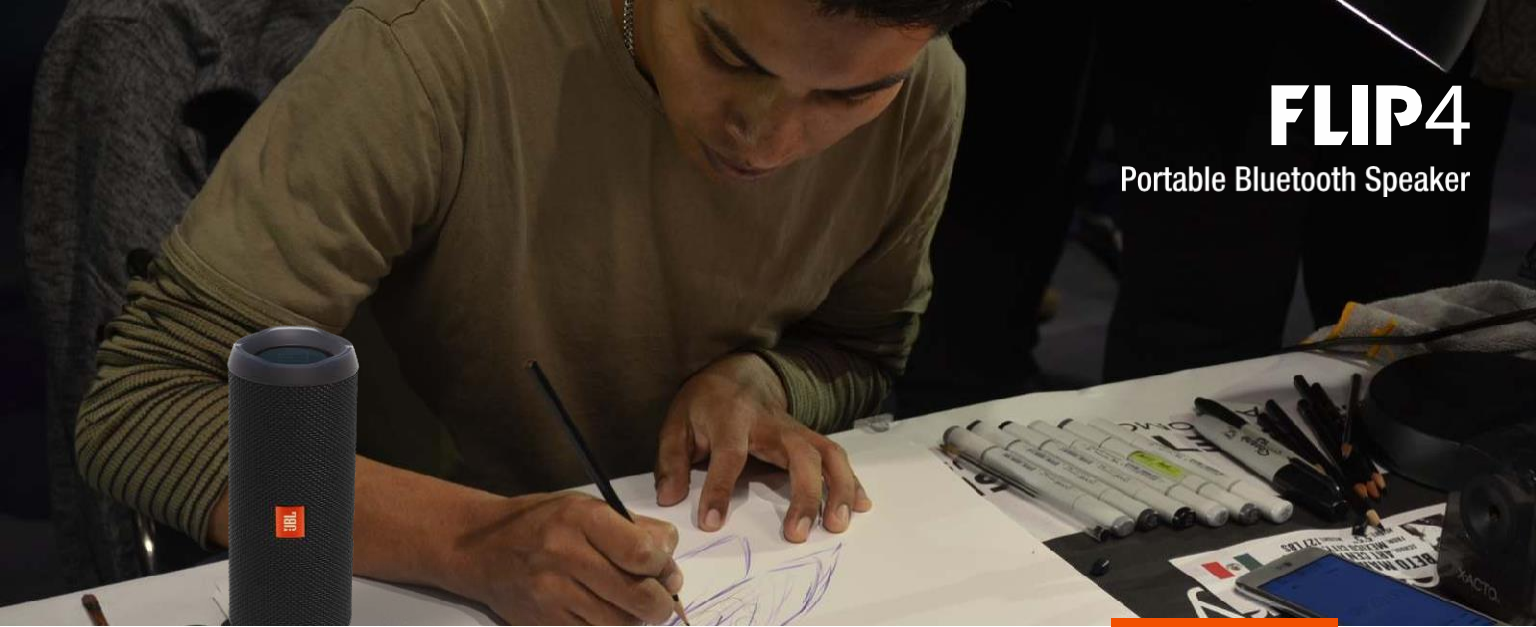

FLIP4

Portable Bluetooth Speaker

MRP

₹9,999

ALL PURPOSE, ALL WEATHER COMPANION.

Features

- 12 Hours of Playtime
- IPX7 Waterproof
- JBL Connect+
- JBL Bass Radiator
- Voice Assistant Integration