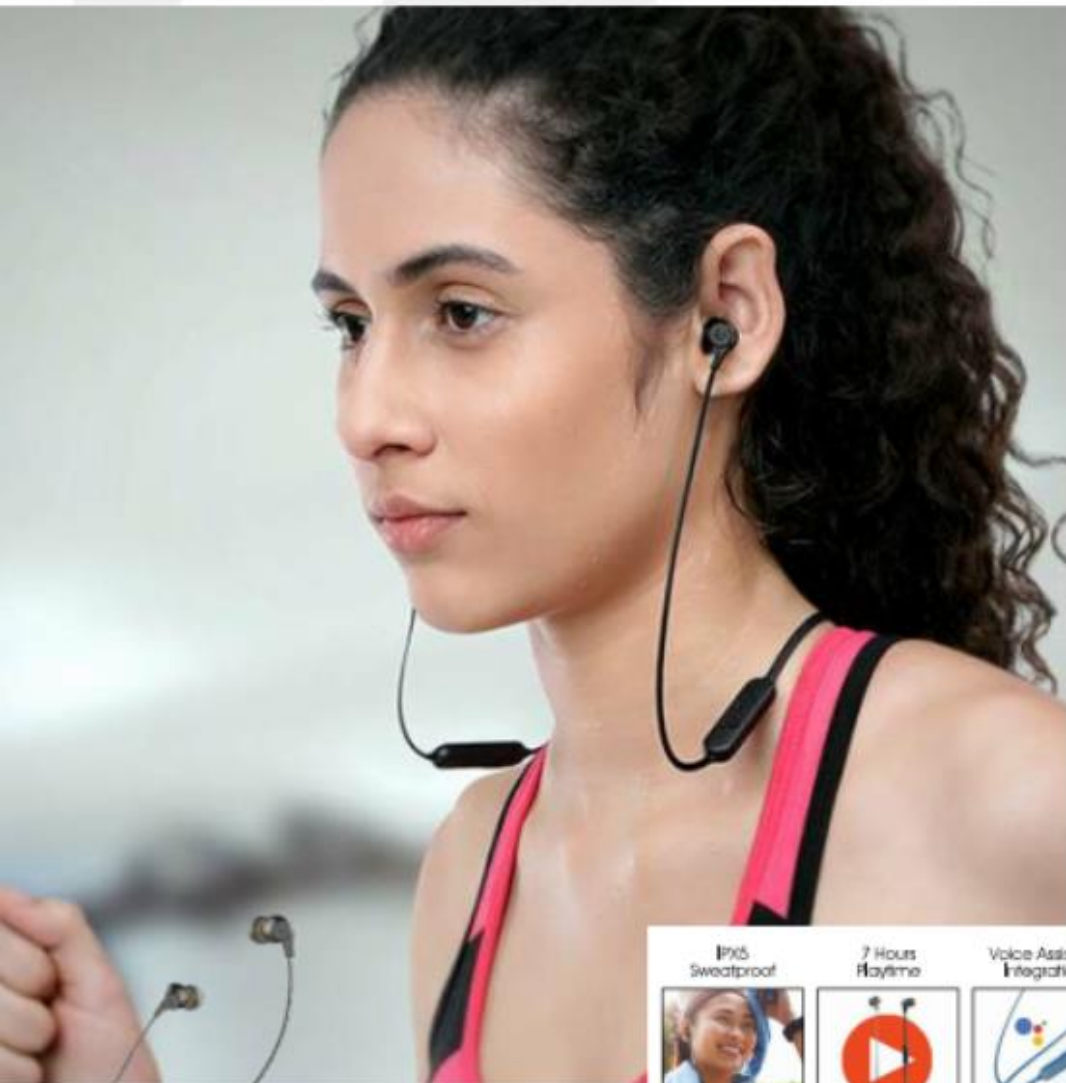

MRP
₹3,499

TRANZN300

Super strong and sturdy, yet featherlight in weight. Wear these all day long and not even notice! Packed with superior audio features like Dual Equaliser, deep bass and IPX5 sweatproof, it's perfect for fitness and travel combined.

- Comfort Neckband
- Deep Bass
- Dual Equalizer
- Hands-Free Calling, 3-Button Remote
- 7 hours Music Playtime

COLOR AVAILABLE IN