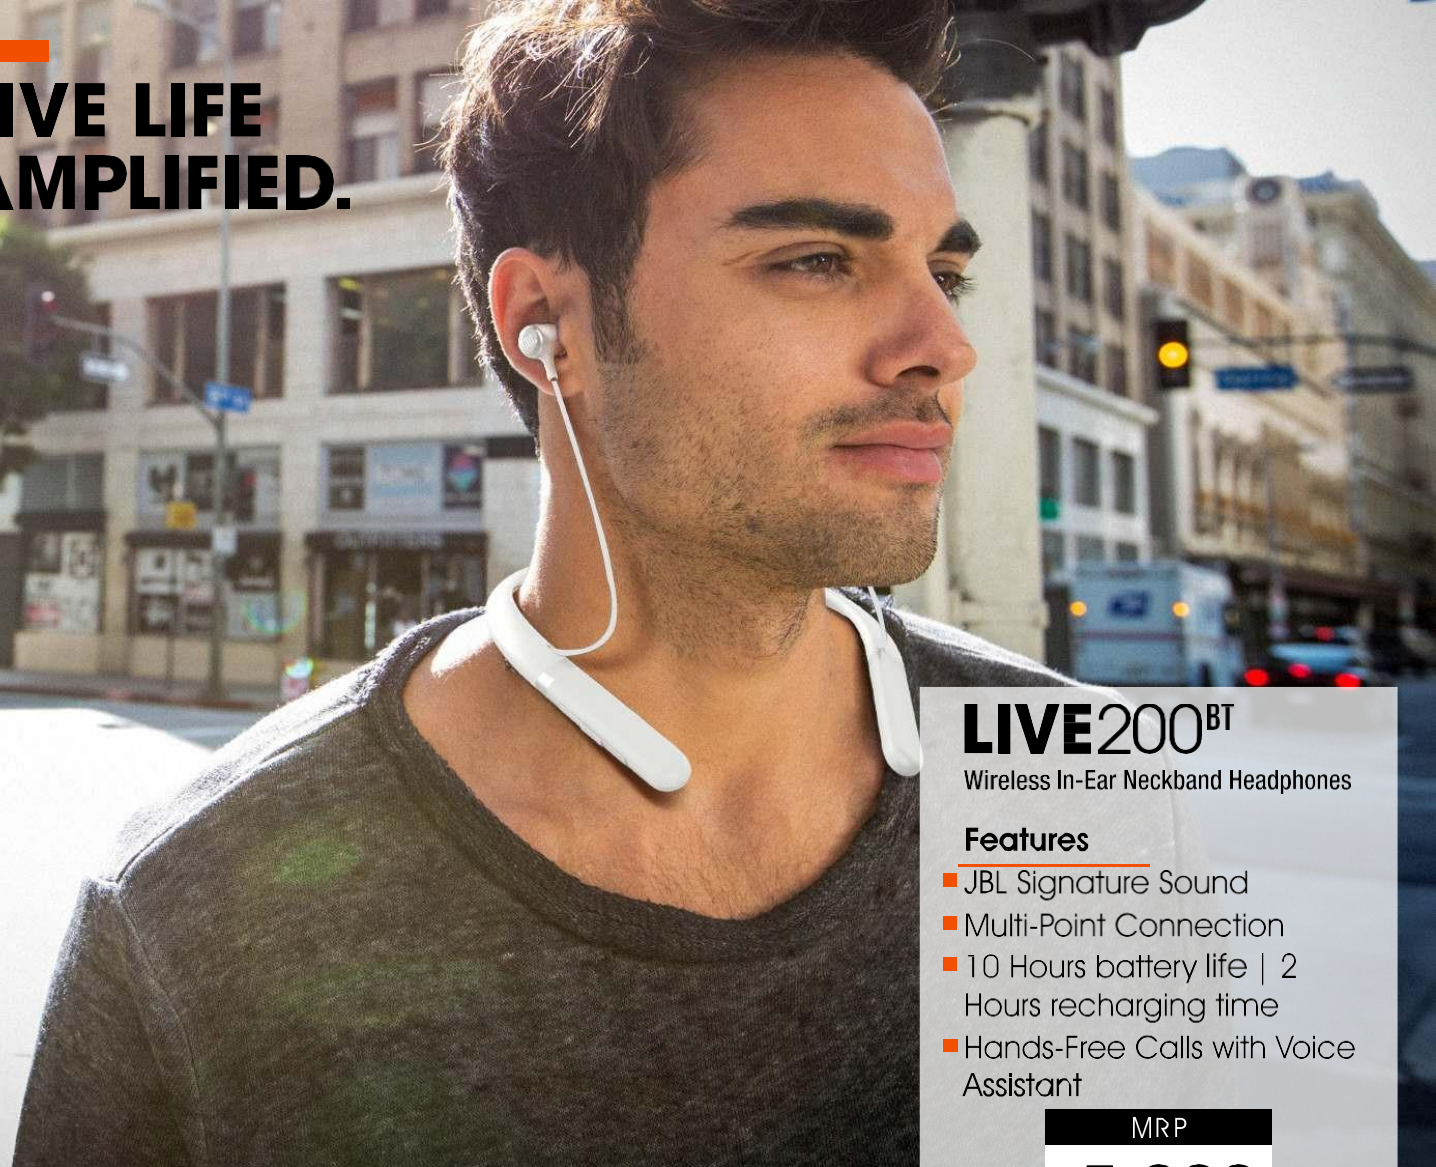

**LIVE LIFE
AMPLIFIED.**

LIVE200^{BT}
Wireless In-Ear Neckband Headphones

1. **Features**
2. JBL Signature Sound
   - Multi-Point Connection
   - 10 Hours battery life | 2 Hours recharging time
   - Hands-Free Calls with Voice Assistant

MRP
₹5,299