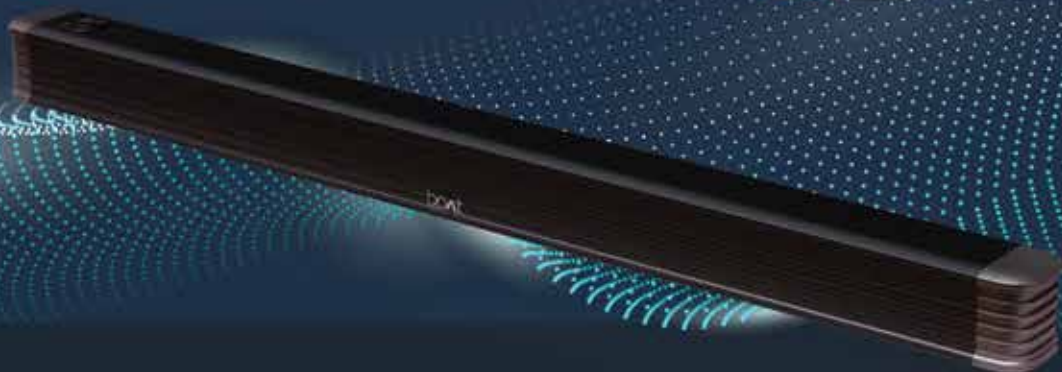

Sleek design with premium finish

Multiple connectivity modes

Adaptable entertainment

Aavante Bar 1280

₹13,990

-  80W RMS
-  Integrated controls with dashboard and remote control
-  Multiple connectivity options

Aavante Bar 1803

₹ 7,999

-  Sleek, superior design
-  Digital amplified drivers
-  60W boAt signature sound

M A S A B A
X
b o A t

maşaba
special edition

Airdopes 381

₹ 4990

ASAP Charge
5min charge = 1hr play